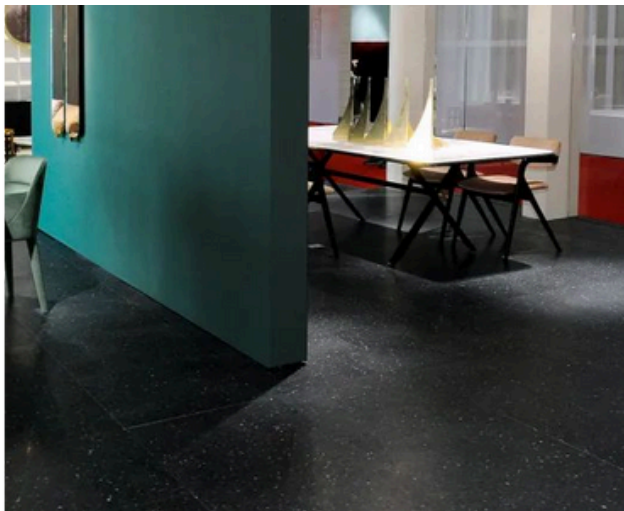

SB170 BIANCO

Agglotech's terrazzo flooring is a modern, ductile solution that is easy to clean and is sure to make an impact.

SB 171 NERO VENATO

SB130_AGGLOCEPPO

SB210 MURANO

PREMIUM MATERIALS : TABLE TOPS