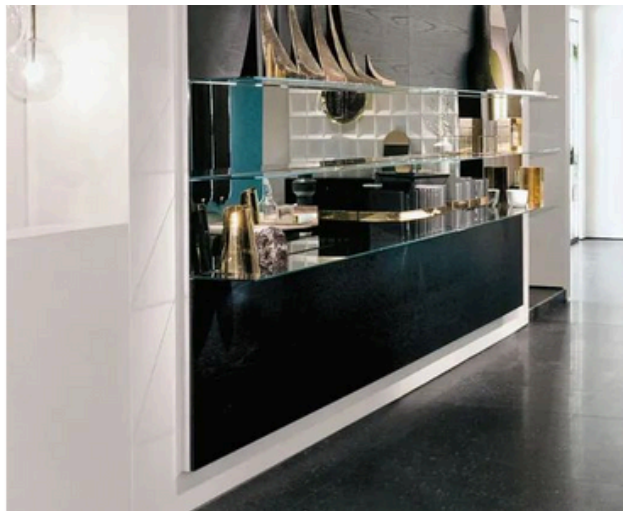

SB170 BIANCO

Agglotech's terrazzo flooring is a modern, ductile solution that is easy to clean and is sure to make an impact.

SB 171 NERO VENATO

SB130_AGGLOCEPPO

SB210 MURANO

PREMIUM MATERIALS : TABLE TOPS